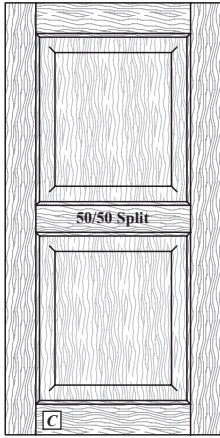

“Traditional” Mortise & Tenon - Raised Panel

Cabinet Doors & Drawer Fronts

B

Style: 8000

PC: 103
Frame: PC103 x 0.6
Min. Size: 8x13³/₄